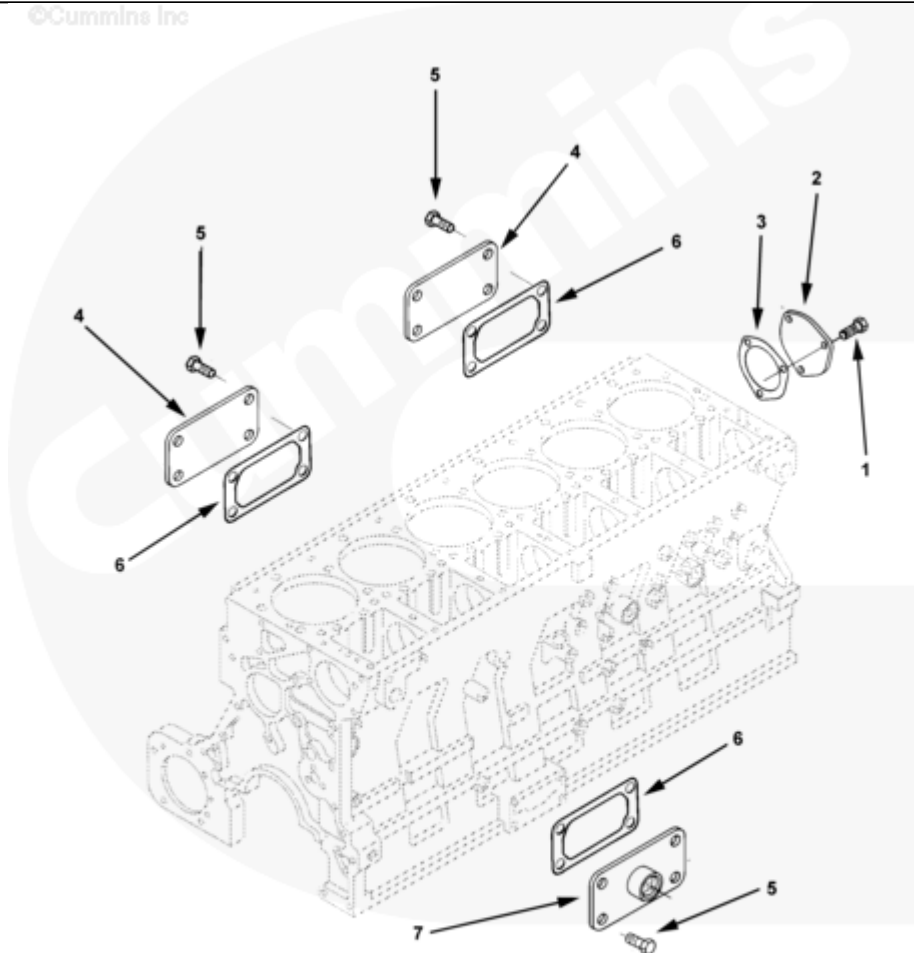

Parts Catalog - Option Detail

Electronic Parts Catalog - Option Detail				
Option	Group	Graphic	Film Card	Date
BC2002	07.02	bc200ga	II	08-OCT-98
Engines	ISM CM570, ISM CM570/870, ISM CM875, ISM CM876, ISM CM876 E, ISM11 CM876 M103, ISM11 CM876 SN, M11 CELECT, M11 CELECT PLUS, M11 MECHANICAL, QSM11 CM570, QSM11 CM876			

©Cummins Inc

bc200ga

[SMALL](#) | [MEDIUM](#) | [LARGE](#)

Cart	Ref No	Part Number	Part Description	Required	Remarks
View My Cart					
		BC2002	Oil Filler Arrangement		

					Oil Filler Arrangement
					Product: M11
					Engine Family: D35
					Application: Marine
					Engine Aspiration: Sea
					Water Aftercooled
					Engine Control System:
					Select
					Premium Parts Supplied: Yes
					Engine Position: Horizontal
<input type="checkbox"/>	1	3009887	Hexagon Head Cap Screw	3	M10 x 1.50 x 22
<input type="checkbox"/>	2	3025295	Camshaft Cover	1	
<input type="checkbox"/>	3	3025296	Cover Plate Gasket	1	
<input type="checkbox"/>	4	3028684	Hand Hole Cover	1	
<input type="checkbox"/>	5	3036230	Hexagon Head Cap Screw	12	M10 x 1.50 x 20
<input type="checkbox"/>	6	3883472	Hand Hole Gasket	3	
<input type="checkbox"/>	7	3896324	Hand Hole Cover	1	